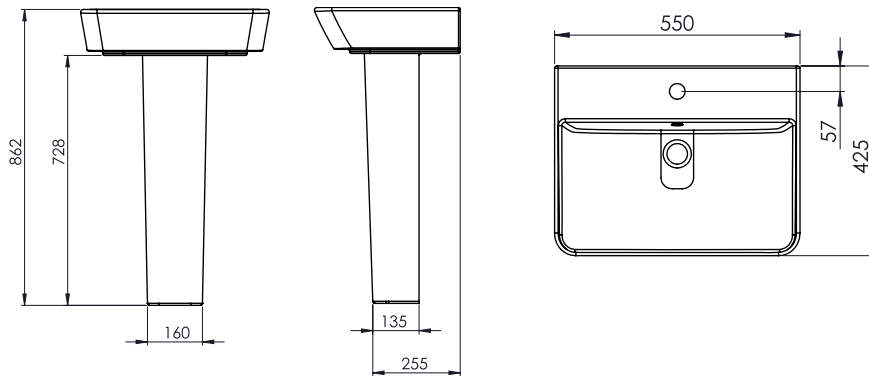

Brierley 550mm One Taphole Basin (Full Pedestal) INST01045, INST01046

Basin Specification

550mm, One Taphole Basin
(INST01045)

Finish	White
Dimensions	134(h) x 550(w) x 425(d) mm
Weight	16kg
Basin Material	Ceramic
Overflow	Yes
Chainstay Hole	No
Taphole Positioning	Centre

Pedestal Specification

Full Pedestal
(INST01046)

Finish	White
Dimensions	728(h) x 190(w) x 160(d) mm
Weight	13.5kg
Pedestal Material	Ceramic

FAQs

Please see next page

Key Features + Benefits

Certifications + Approvals