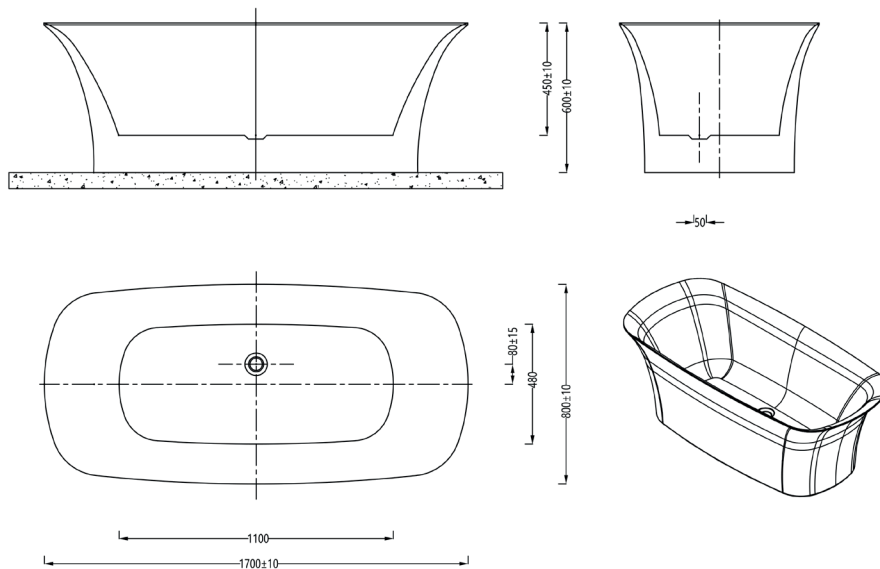

Key Features + Benefits

Imex Ceramics

15 Millbrook Industrial Estate, Sybron Way, Crowborough TN6 3DU. Technical Support – Tel: 01530 835598 Email: sales@imex.team

All information on the data sheet is correct at the time of publication. All measurements are approximate and subject to standard tolerances.

Certifications + Approvals