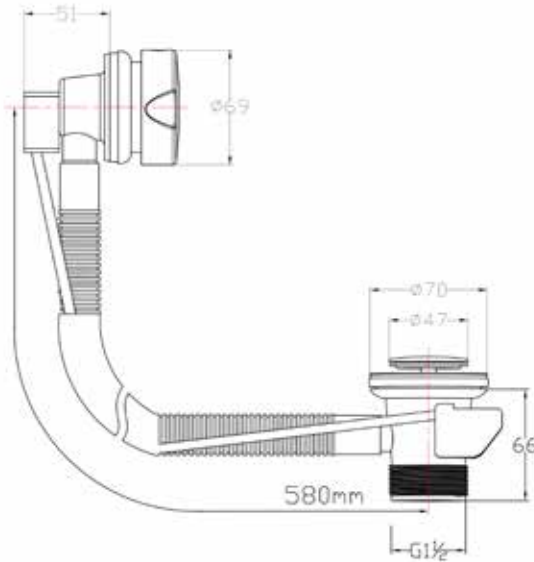

Bath Waste (Pop Up Waste + Overflow) INS37125BB

Specification

Finish	Brushed Brass
Dimensions	580(h) x 70(w) x 66(d) mm
Weight	0.58kg
Waste Body Material	Plastic
Back Nut	-
Slotted / Unslotted	-
Plug Type	Small Dome
Pipe Extension Length	580mm
Flange Size	1.5"
Overflow Projection	-
Threaded Tail Length	20mm