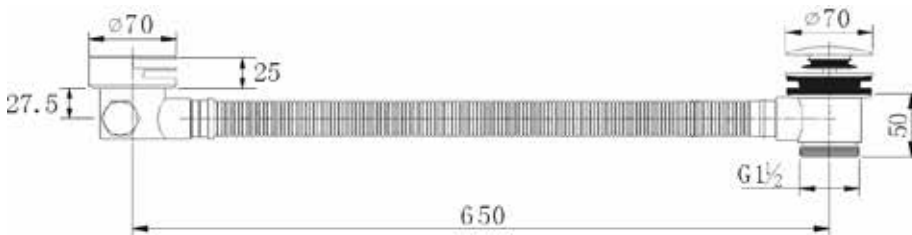

Bath Filler (Click Waste + Overflow) INS37123BB

Specification

Finish	Brushed Brass
Dimensions	650(h) x 70(w) x 50(d) mm
Weight	1.22kg
Waste Body Material	Brass
Back Nut	-
Slotted / Unslotted	-
Plug Type	Mushroom
Pipe Extension Length	650mm
Flange Size	1.5"
Overflow Projection	23mm
Threaded Tail Length	15mm