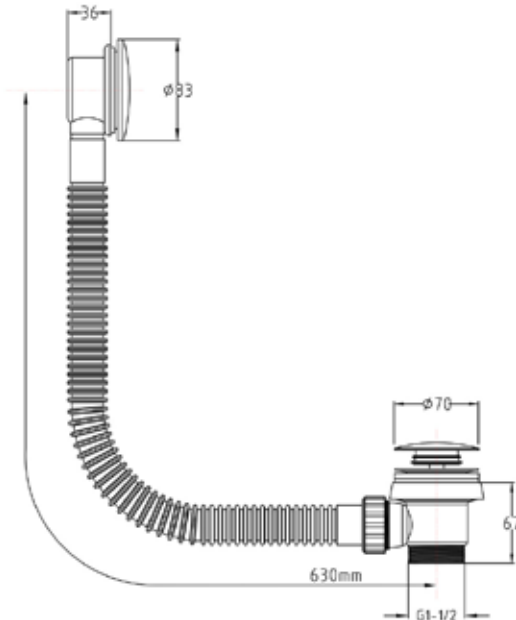

1½" Contemporary Bath Waste (Mushroom Click Waste, Overflow + Hair Catcher) INS37106MB

Specification

Finish	Matt Black
Dimensions	330(h) x 83(w) x 80(d) mm
Weight	0.56kg
Waste Body Material	Plastic
Back Nut	Plastic
Slotted / Unslotted	-
Plug Type	Mushroom clicker
Flange Size	70mm
Pipe Extension Length	630mm

Features

Hair Catcher	Removable hair catch mechanism to avoid blockages
--------------	---

Key Features + Benefits

Certifications + Approvals

Imex Ceramics

15 Millbrook Industrial Estate, Sybron Way, Crowborough TN6 3DU. Technical Support – Tel: 01530 835598 Email: sales@imexceramic.co.uk