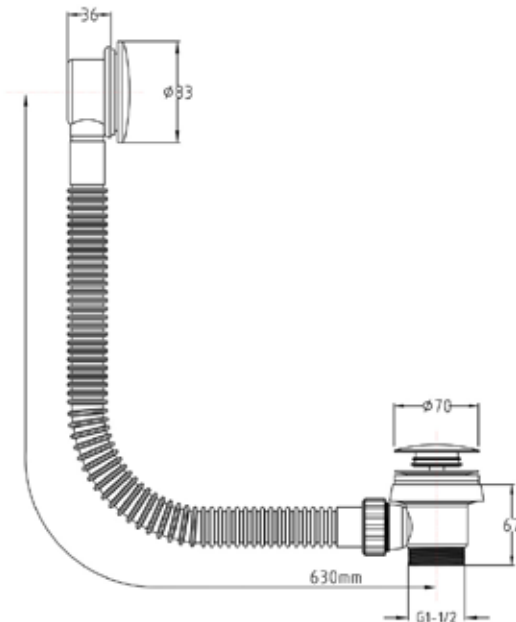

1½" Contemporary Bath Waste (Mushroom Click Waste, Overflow + Hair Catcher) INS37106CP

Specification

Finish	Chrome
Dimensions	330(h) x 83(w) x 80(d) mm
Weight	0.56kg
Waste Body Material	Plastic
Back Nut	Plastic
Slotted / Unslotted	-
Plug Type	Mushroom clicker
Flange Size	70mm
Pipe Extension Length	630mm

Features

Hair Catcher	Removable hair catch mechanism to avoid blockages
--------------	---

Key Features + Benefits

Certifications + Approvals

Imex Ceramics

15 Millbrook Industrial Estate, Sybron Way, Crowborough TN6 3DU. Technical Support – Tel: 01530 835598 Email: sales@imexceramic.co.uk