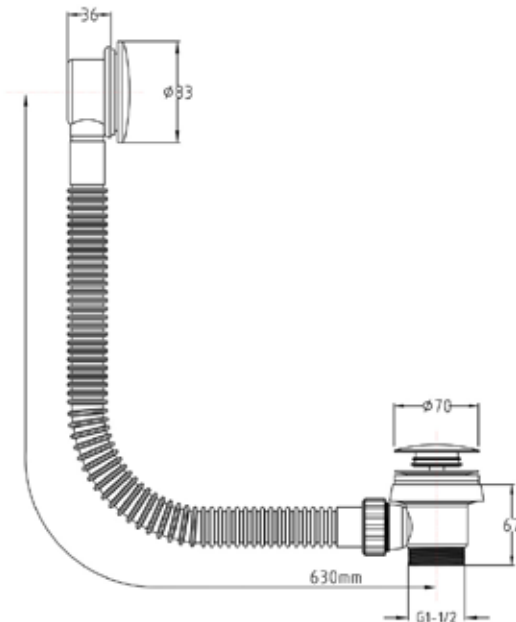

1½" Contemporary Bath Waste (Mushroom Click Waste, Overflow + Hair Catcher) INS37106BB

Specification

Finish	Brushed Brass
Dimensions	330(h) x 83(w) x 80(d) mm
Weight	0.56kg
Waste Body Material	Plastic
Back Nut	Plastic
Slotted / Unslotted	-
Plug Type	Mushroom clicker
Flange Size	70mm
Pipe Extension Length	630mm

Features

Hair Catcher	Removable hair catch mechanism to avoid blockages
--------------	---

Key Features + Benefits

Certifications + Approvals

Imex Ceramics

15 Millbrook Industrial Estate, Sybron Way, Crowborough TN6 3DU. Technical Support – Tel: 01530 835598 Email: sales@imexceramic.co.uk