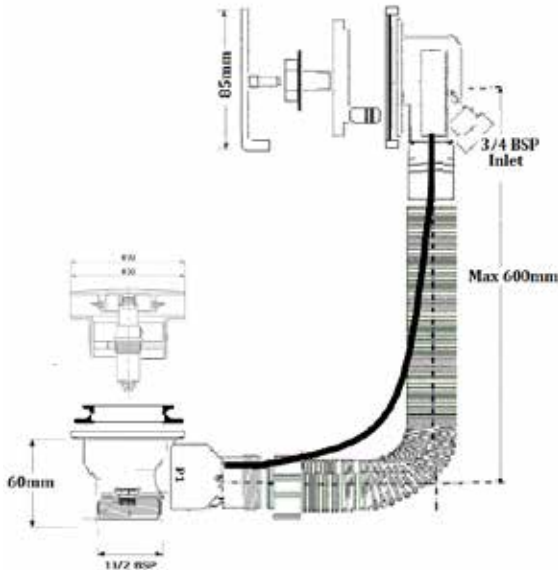

Low Profile Bath Filler (Click Waste + Overflow) 204490-INS

Specification

Finish	Matt Black
Dimensions	365(h) x 280(w) x 75(d) mm
Weight	0.97kg
Waste Body Material	Plastic
Back Nut	-
Slotted / Unslotted	-
Plug Type	Mushroom Clicker
Pipe Extension Length	600mm
Flange Size	70mm
Overflow Projection	22mm
Threaded Tail Length	-

All information on the data sheet is correct at the time of publication. All measurements are approximate and subject to standard tolerances.