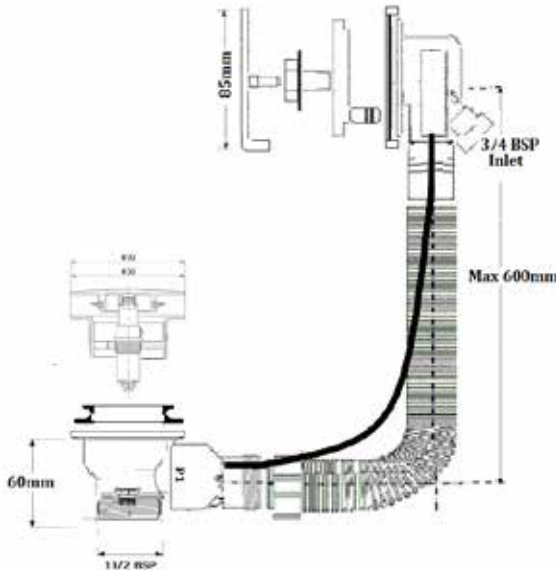

Low Profile Bath Filler (Click Waste + Overflow) 202490-INS

Specification

Finish	Chrome
Dimensions	365(h) x 280(w) x 75(d) mm
Weight	0.97kg
Waste Body Material	Plastic
Back Nut	-
Slotted / Unslotted	-
Plug Type	Mushroom Clicker
Pipe Extension Length	600mm
Flange Size	70mm
Overflow Projection	22mm
Threaded Tail Length	-

All information on the data sheet is correct at the time of publication. All measurements are approximate and subject to standard tolerances.