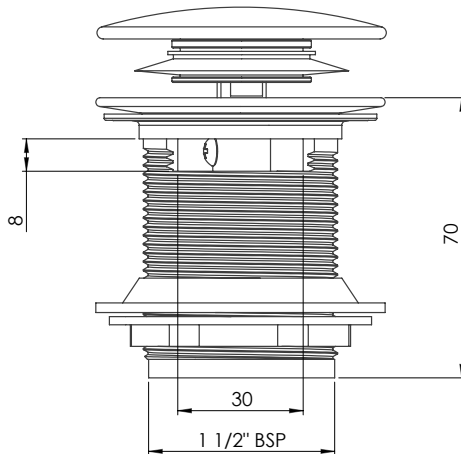

Key Features + Benefits

Certifications + Approvals

Roper Rhodes

Brassmill Lane Trading Estate, Bath, BA1 3JF. Technical Support – Tel: 01225 303 900 Email: sales@roperrhodes.co.uk

All information on the data sheet is correct at the time of publication. All measurements are approximate and subject to standard tolerances.