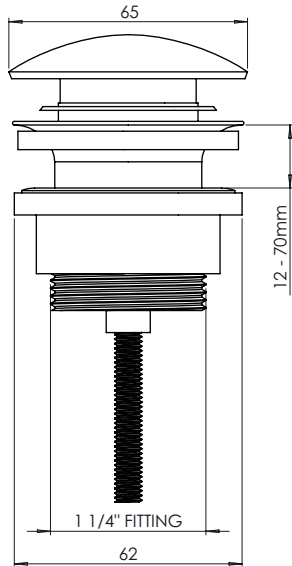

Universal Basin Waste INSTW003

Specification

Finish	Brushed Brass
Dimensions	65(h) x 64(w) x 64(d) mm
Weight	0.3kg
Waste Body Material	Brass
Back Nut	-
Slotted / Unslotted	-
Plug Type	Mushroom clicker
Pipe Extension Length	-
Flange Size	-
Fixings Included	Yes