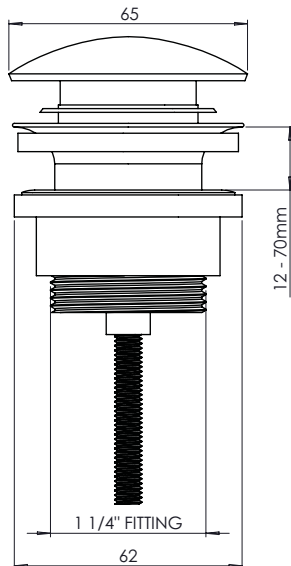

#### Specification

Finish	Matt Black
Dimensions	65(h) x 64(w) x 64(d) mm
Weight	0.3kg
Waste Body Material	Brass
Back Nut	-
Slotted / Unslotted	-
Plug Type	Mushroom clicker
Pipe Extension Length	-
Flange Size	-
Fixings Included	Yes