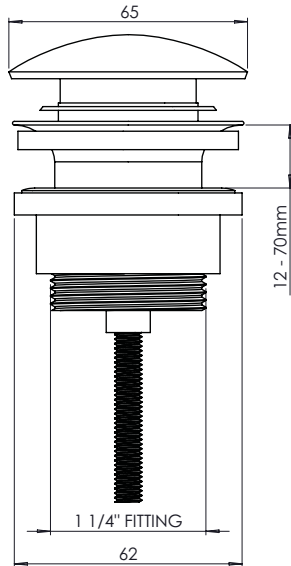

#### Specification

Finish	Chrome
Dimensions	65(h) x 64(w) x 64(d) mm
Weight	0.3kg
Waste Body Material	Brass
Back Nut	-
Slotted / Unslotted	-
Plug Type	Mushroom clicker
Pipe Extension Length	-
Flange Size	-
Fixings Included	Yes