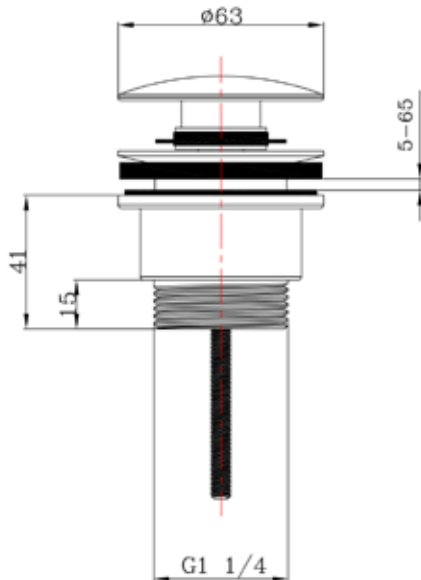

Universal Basin Waste INS37128BB

Specification

Finish	Brushed Brass
Dimensions	41(h) x 63(w) mm
Weight	0.327kg
Waste Body Material	Brass
Back Nut	Brass
Slotted / Unslotted	Universal
Plug Type	Mushroom
Pipe Extension Length	-
Flange Size	1.25"
Overflow Projection	-
Threaded Tail Length	15mm