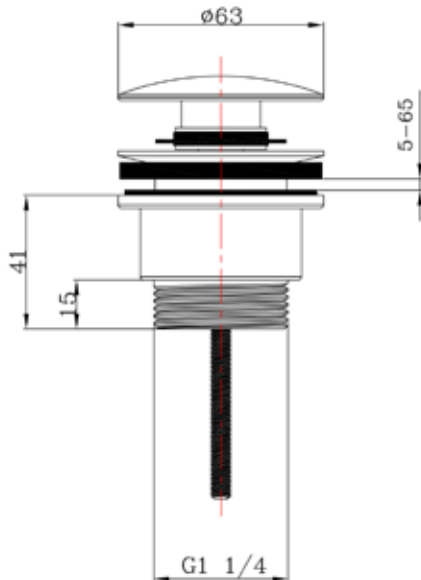

#### Specification

Finish	Matt Black
Dimensions	41(h) x 63(w) mm
Weight	0.327kg
Waste Body Material	Brass
Back Nut	Brass
Slotted / Unslotted	Universal
Plug Type	Mushroom
Pipe Extension Length	-
Flange Size	1.25"
Overflow Projection	-
Threaded Tail Length	15mm