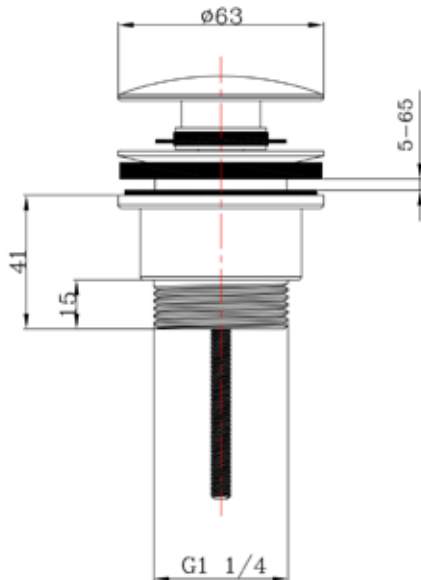

Universal Basin Waste INS37126CP

Specification

Finish	Chrome
Dimensions	41(h) x 63(w) mm
Weight	0.327kg
Waste Body Material	Brass
Back Nut	Brass
Slotted / Unslotted	Universal
Plug Type	Mushroom
Pipe Extension Length	-
Flange Size	1.25"
Overflow Projection	-
Threaded Tail Length	15mm