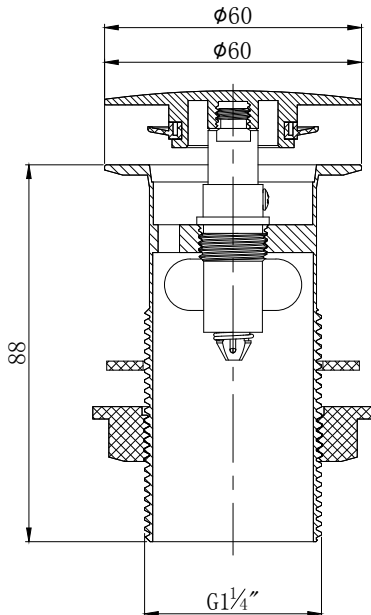

1 1/4" Mushroom Clicker Plug Slotted Basin Waste 204314-INS

Specification

Finish	Matt Black
Dimensions	110(h) x 72(w) x 72(d) mm
Weight	0.319kg
Waste Body Material	Brass
Back Nut	Plastic
Slotted / Unslotted	Slotted
Plug Type	Mushroom clicker
Flange Size	2 7/16"
Threaded Tail Length	85mm
Pipe Extension Length	-