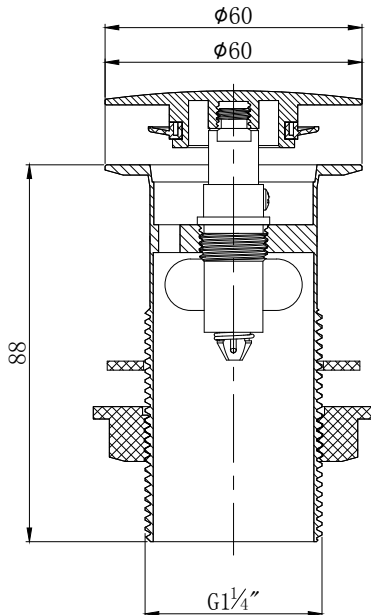

1 1/4" Mushroom Clicker Plug Slotted Basin Waste 203314-INS

Specification

Finish	Brushed Nickel
Dimensions	110(h) x 72(w) x 72(d) mm
Weight	0.319kg
Waste Body Material	Brass
Back Nut	Plastic
Slotted / Unslotted	Slotted
Plug Type	Mushroom clicker
Flange Size	2 7/16"
Threaded Tail Length	85mm
Pipe Extension Length	-