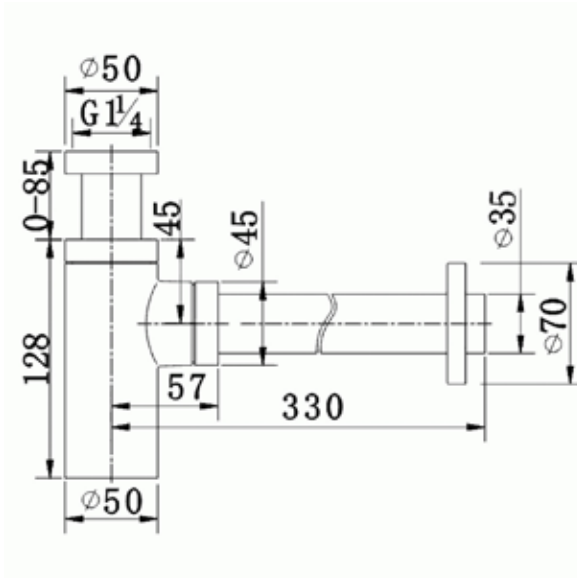

Round Modern Brass Bottle Trap INS37129BB

Specification

Finish	Brushed Brass
Dimensions	330(h) x 125(w) x 50(d) mm
Weight	0.71kg
Waste Body Material	Brass
Back Nut	Brass
Slotted / Unslotted	-
Plug Type	-
Pipe Extension Length	330mm
Flange Size	1.25"
Overflow Projection	-
Threaded Tail Length	-