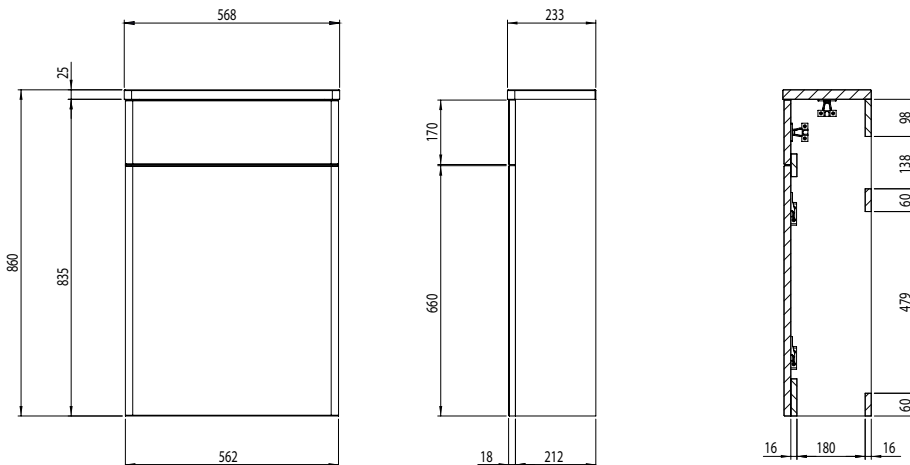

560mm Curved Edge Back To Wall WC Unit

INST0403100, INST0403101, INST0403102, INST0403103, INST0403105, INST0403108

Specification

Finish	Gloss Light Grey (INST0403100) Matt Stone Grey (INST0403101) Gloss Anthracite (INST0403102) Gloss White (INST0403103) Matt Dark Blue (INST0403105) Matt Nordic Green (INST0403108)
Dimensions	860(h) x 568(w) x 233(d) mm
Weight	16kg
Carcass Thickness	16mm
Carcass Material	MFC
Carcass Finish	Painted
Internal Cabinet Colour	-
Plumbing Void	-
Cabinet Fixing Type	-
Door / Drawer Finish	Painted
Door / Frontal Material	MDF
Number of Doors	None
Number of Drawers	None
Number of Internal Shelves	None

All information on the data sheet is correct at the time of publication. All measurements are approximate and subject to standard tolerances.

560mm Curved Edge Back To Wall WC Unit

INST0403100, INST0403101, INST0403102, INST0403103, INST0403105, INST0403108