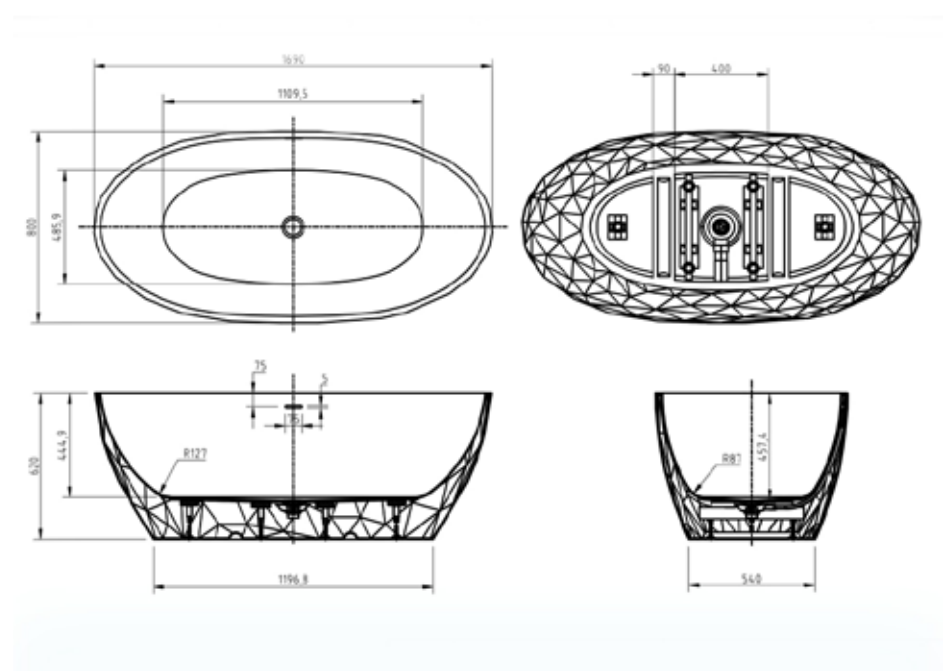

### Azerley 1700 x 820mm Freestanding Bath INST901701

#### Specification

Finish	Matt White
Dimensions	620(h) x 1700(w) x 820(d) mm
Weight	35kg
Bath Type	Freestanding bath
Tapholes	Cannot be drilled
Water Capacity	301 Litres
Legs Supplied	Yes
Leg Fixing Type	Pre-fitted
Legs Adjustable	Yes
Bath Surface Material	Acrylic
Bath Surface Material Thickness	3.5mm
Waste Supplied	Yes
Overflow Supplied	Yes
Overflow Height	392mm
Encapsulated Base Board	Yes
Base Board Material	MDF
Material Used to Cover Base Board	Fiberglass