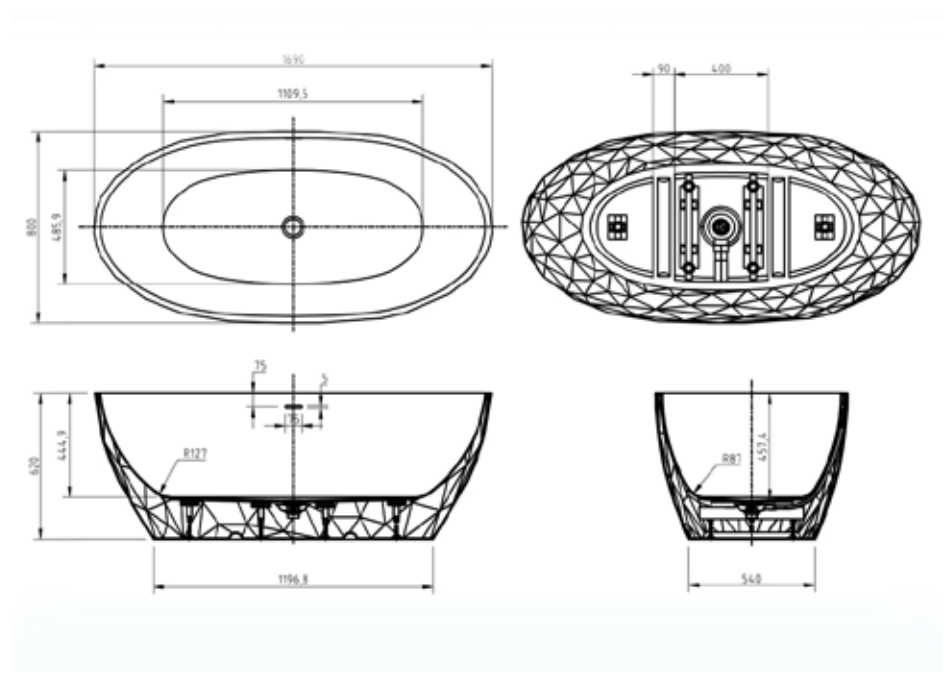

Azerley 1700 x 820mm Freestanding Bath INST901700

Specification

Finish	White
Dimensions	620(h) x 1700(w) x 820(d) mm
Weight	35kg
Bath Type	Freestanding bath
Tapholes	Cannot be drilled
Water Capacity	301 Litres
Legs Supplied	Yes
Leg Fixing Type	Pre-fitted
Legs Adjustable	Yes
Bath Surface Material	Acrylic
Bath Surface Material Thickness	3.5mm
Waste Supplied	Yes
Overflow Supplied	Yes
Overflow Height	392mm
Encapsulated Base Board	Yes
Base Board Material	MDF
Material Used to Cover Base Board	Fiberglass