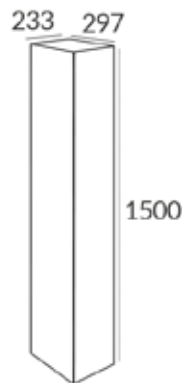

Azerley 300mm Wall Column Single Door Unit INSAZWCB, INSAZWCO, INSAZWCW, INSAZWCHB

Specification

Finish	Natural Beige (INSAZWCB) Natural Oak (INSAZWCO) Walnut (INSAZWCW) Henley Blue (INSAZWCHB)
Dimensions	1500(h) x 297(w) x 233(d) mm
Weight	25kg
Carcass Thickness	18mm
Carcass Material	Melimine Faced Chipboard
Carcass Finish	Melimine
Internal Cabinet Colour	Same as exterior
Plumbing Void	20mm
Cabinet Fixing Type	Cam and Dowel
Door / Drawer Finish	Vinyl
Door / Frontal Material	Vinyl Wrapped MFMDF
Number of Doors	One
Number of Drawers	-
Number of Internal Shelves	Four
Door Handing	Reversible
Hinge / Runner Type	Soft Close
Handle / Knob	-
Handle Centres	-
Pre-Drilled / Marked for handles	-