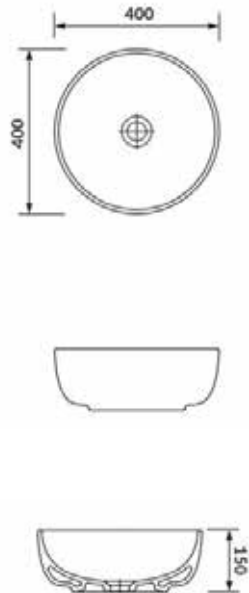

Azerley Round Countertop Basin INSAZROBWW

Specification

Finish	White
Dimensions	150(h) x 400(w) x 400(d) mm
Weight	10kg
Basin Material	Ceramic
Overflow	No
Chainstay Hole	No
Reversible	-
Taphole Positioning	-