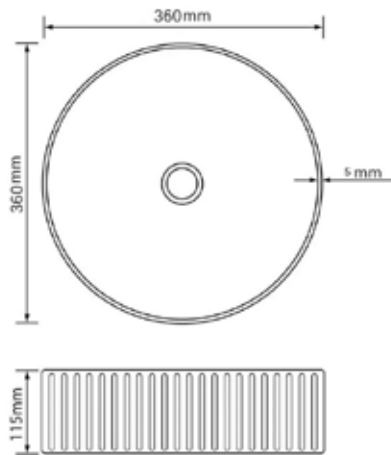

Azerley Groove Countertop Basin INSAZGRBWW

Specification

Finish	White
Dimensions	115(h) x 360(w) x 360(d) mm
Weight	10kg
Basin Material	Ceramic
Overflow	No
Chainstay Hole	No
Reversible	-
Taphole Positioning	-