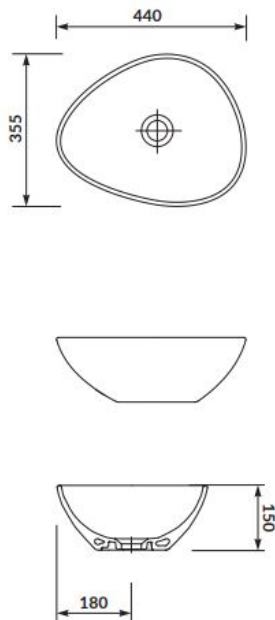

### Azerley Egg Countertop Basin INSAZEGBWW

#### Specification

Finish	White
Dimensions	150(h) x 440(w) x 355(d) mm
Weight	10kg
Basin Material	Ceramic
Overflow	No
Chainstay Hole	No
Reversible	-
Taphole Positioning	-