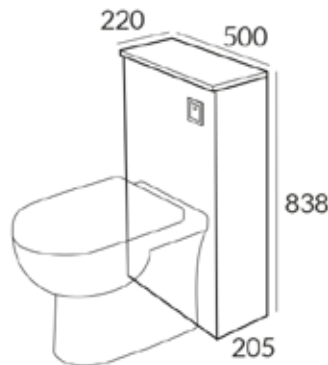

Azerley 500mm Back To Wall WC Unit

INSAZBTWUB, INSAZBTWUO, INSAZBTWUW, INSAZBTWUHB

Specification

Finish	Natural Beige (INSAZBTWUB) Natural Oak (INSAZBTWUO) Walnut (INSAZBTWUW) Henley Blue (INSAZBTWUHB)
Dimensions	838(h) x 500(w) x 220(d) mm
Weight	14kg
Carcass Thickness	18mm
Carcass Material	Melimine Faced Chipboard
Carcass Finish	Melimine
Internal Cabinet Colour	Same as exterior
Plumbing Void	50mm
Cabinet Fixing Type	Cam and Dowel
Door / Drawer Finish	Vinyl
Door / Frontal Material	Vinyl Wrapped MF MDF
Number of Doors	-
Number of Drawers	-
Number of Internal Shelves	-
Door Handing	-
Hinge / Runner Type	-
Handle / Knob	-
Handle Centres	-
Pre-Drilled / Marked for handles	-