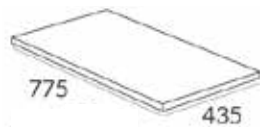

Azerley 800mm Square Edged Laminated MFC Worktop INSAZ8WTGW, INSAZ8WTO, INSAZ8WTM

Specification

Finish	Gloss White (INSAZ8WTGW) Halifax Oak (INSAZ8WTO) Levento Marble (INSAZ8WTM)
Dimensions	22(h) x 775(w) x 435(d) mm
Weight	6kg
Construction Material	Laminated MR Chipboard / MFC Square Edged
Edging Supplied	No