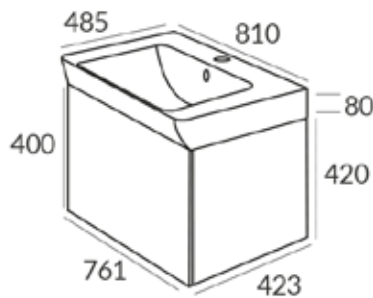

Azerley 800mm Wall Mounted Single Drawer Basin Unit INSAZ8WHUB, INSAZ8WHUO, INSAZ8WHUW, INSAZ8WHUHB

Specification

Finish	Natural Beige (INSAZ8WHUB) Natural Oak (INSAZ8WHUO) Walnut (INSAZ8WHUW) Henley Blue (INSAZ8WHUHB)
Dimensions	500(h) x 810(w) x 485(d) mm
Weight	22kg
Carcass Thickness	18mm
Carcass Material	Melimine Faced Chipboard
Carcass Finish	Melimine
Internal Cabinet Colour	Same as exterior
Plumbing Void	50mm
Cabinet Fixing Type	Cam and Dowel
Door / Drawer Finish	Vinyl
Door / Frontal Material	Vinyl Wrapped MF MDF
Number of Doors	-
Number of Drawers	One
Number of Internal Shelves	-
Door Handing	-
Hinge / Runner Type	Push to open
Handle / Knob	-
Handle Centres	-
Pre-Drilled / Marked for handles	-