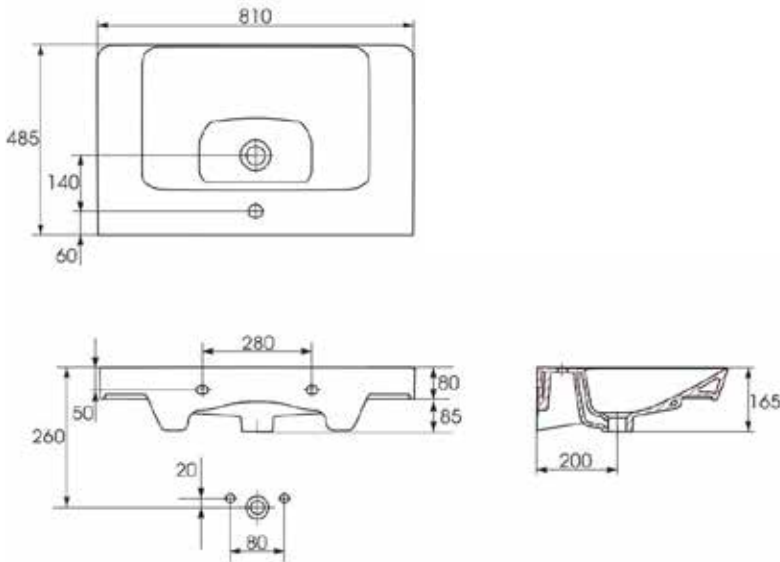

Azerley 810mm Ceramic One Taphole Basin INSAZ8B1TH

Specification

Finish	White
Dimensions	80(h) x 810(w) x 485(d) mm
Weight	30kg
Basin Material	Ceramic
Overflow	Yes
Chainstay Hole	No
Reversible	-
Taphole Positioning	Centre