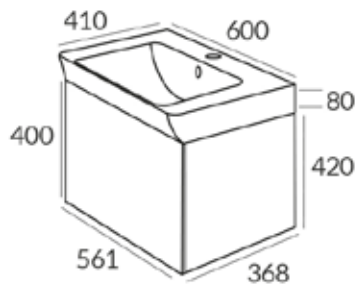

Azerley 600mm Wall Mounted Single Drawer Basin Unit INSAZ6WHUB, INSAZ6WHUO, INSAZ6WHUW, INSAZ6WHUHB

Specification

| | |
|----------------------------------|--|
| Finish | Natural Beige (INSAZ6WHUB) Natural Oak (INSAZ6WHUO) Walnut (INSAZ6WHUW) Henley Blue (INSAZ6WHUHB) |
| Dimensions | 500(h) x 600(w) x 410(d) mm |
| Weight | 16kg |
| Carcass Thickness | 18mm |
| Carcass Material | Melimine Faced Chipboard |
| Carcass Finish | Melimine |
| Internal Cabinet Colour | Same as exterior |
| Plumbing Void | 50mm |
| Cabinet Fixing Type | Cam and Dowel |
| Door / Drawer Finish | Vinyl |
| Door / Frontal Material | Vinyl Wrapped MF MDF |
| Number of Doors | - |
| Number of Drawers | One |
| Number of Internal Shelves | - |
| Door Handing | - |
| Hinge / Runner Type | Push to open |
| Handle / Knob | - |
| Handle Centres | - |
| Pre-Drilled / Marked for handles | - |