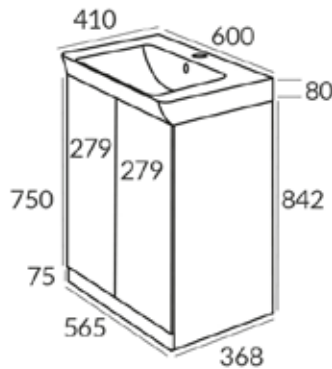

Azerley 600mm Floor Standing Double Door Basin Unit INSAZ6FSUB, INSAZ6FSUO, INSAZ6FSUW, INSAZ6FSUHB

Specification

Finish	Natural Beige (INSAZ6FSUB) Natural Oak (INSAZ6FSUO) Walnut (INSAZ6FSUW) Henley Blue (INSAZ6FSUHB)
Dimensions	922(h) x 600(w) x 410(d) mm
Weight	25kg
Carcass Thickness	18mm
Carcass Material	Melimine Faced Chipboard
Carcass Finish	Melimine
Internal Cabinet Colour	Same as exterior
Plumbing Void	50mm
Cabinet Fixing Type	Cam and Dowel
Door / Drawer Finish	Vinyl
Door / Frontal Material	Vinyl Wrapped MF MDF
Number of Doors	Two
Number of Drawers	-
Number of Internal Shelves	One
Door Handing	-
Hinge / Runner Type	Soft close
Handle / Knob	-
Handle Centres	-
Pre-Drilled / Marked for handles	-