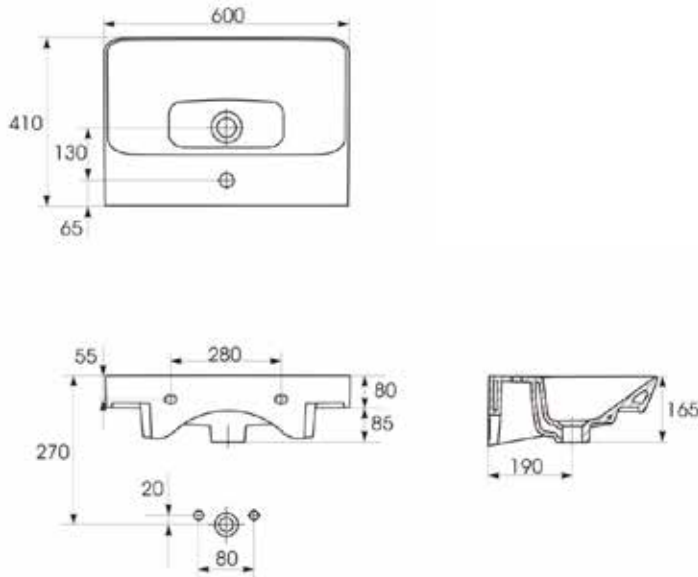

Azerley 600mm Ceramic One Taphole Basin INSAZ6B1TH

Specification

Finish	White
Dimensions	80(h) x 505(w) x 380(d) mm
Weight	25kg
Basin Material	Ceramic
Overflow	Yes
Chainstay Hole	No
Reversible	-
Taphole Positioning	Centre