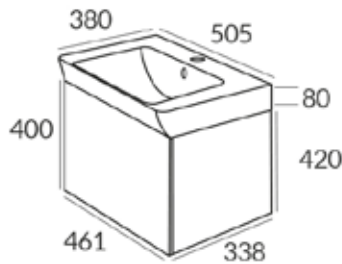

Azerley 500mm Wall Mounted Single Drawer Basin Unit INSAZ5WHUB, INSAZ5WHUO, INSAZ5WHUW, INSAZ5WHUHB

Specification

| | |
|----------------------------------|--|
| Finish | Natural Beige (INSAZ5WHUB) Natural Oak (INSAZ5WHUO) Walnut (INSAZ5WHUW) Henley Blue (INSAZ5WHUHB) |
| Dimensions | 500(h) x 505(w) x 380(d) mm |
| Weight | 13kg |
| Carcass Thickness | 18mm |
| Carcass Material | Melimine Faced Chipboard |
| Carcass Finish | Melimine |
| Internal Cabinet Colour | Same as exterior |
| Plumbing Void | 50mm |
| Cabinet Fixing Type | Cam and Dowel |
| Door / Drawer Finish | Vinyl |
| Door / Frontal Material | Vinyl Wrapped MF MDF |
| Number of Doors | - |
| Number of Drawers | One |
| Number of Internal Shelves | - |
| Door Handing | - |
| Hinge / Runner Type | Push to open |
| Handle / Knob | - |
| Handle Centres | - |
| Pre-Drilled / Marked for handles | - |