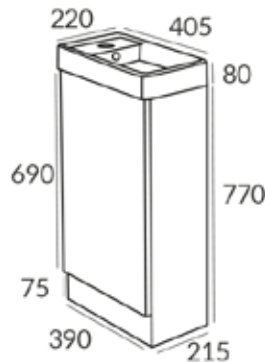

Azerley 400mm Floor Standing Single Door Cloakroom Basin Unit INSAZ4FSUB, INSAZ4FSUO, INSAZ4FSUW, INSAZ4FSUHB

Specification

Finish	Natural Beige (INSAZ4FSUB) Natural Oak (INSAZ4FSUO) Walnut (INSAZ4FSUW) Henley Blue (INSAZ4FSUHB)
Dimensions	850(h) x 405(w) x 220(d) mm
Weight	13kg
Carcass Thickness	18mm
Carcass Material	Melimine Faced Chipboard
Carcass Finish	Melimine
Internal Cabinet Colour	Same as exterior
Plumbing Void	50mm
Cabinet Fixing Type	Cam and Dowel
Door / Drawer Finish	Vinyl
Door / Frontal Material	Vinyl Wrapped MF MDF
Number of Doors	One
Number of Drawers	-
Number of Internal Shelves	One
Door Handing	Left Hand
Hinge / Runner Type	Soft close
Handle / Knob	-
Handle Centres	-
Pre-Drilled / Marked for handles	-