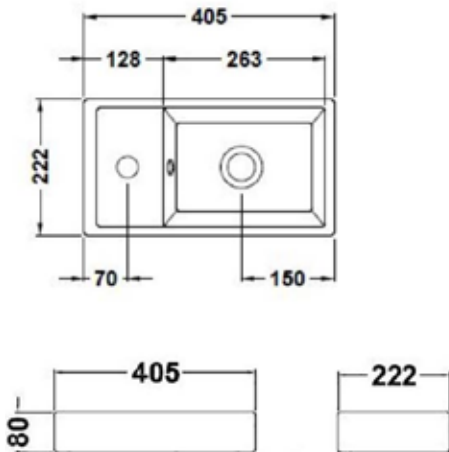

Azerley 400mm Ceramic One Taphole Basin INSAZ4B1TH

Specification

Finish	White
Dimensions	80(h) x 405(w) x 220(d) mm
Weight	5kg
Basin Material	Ceramic
Overflow	Yes
Chainstay Hole	No
Reversible	Yes
Taphole Positioning	Centre