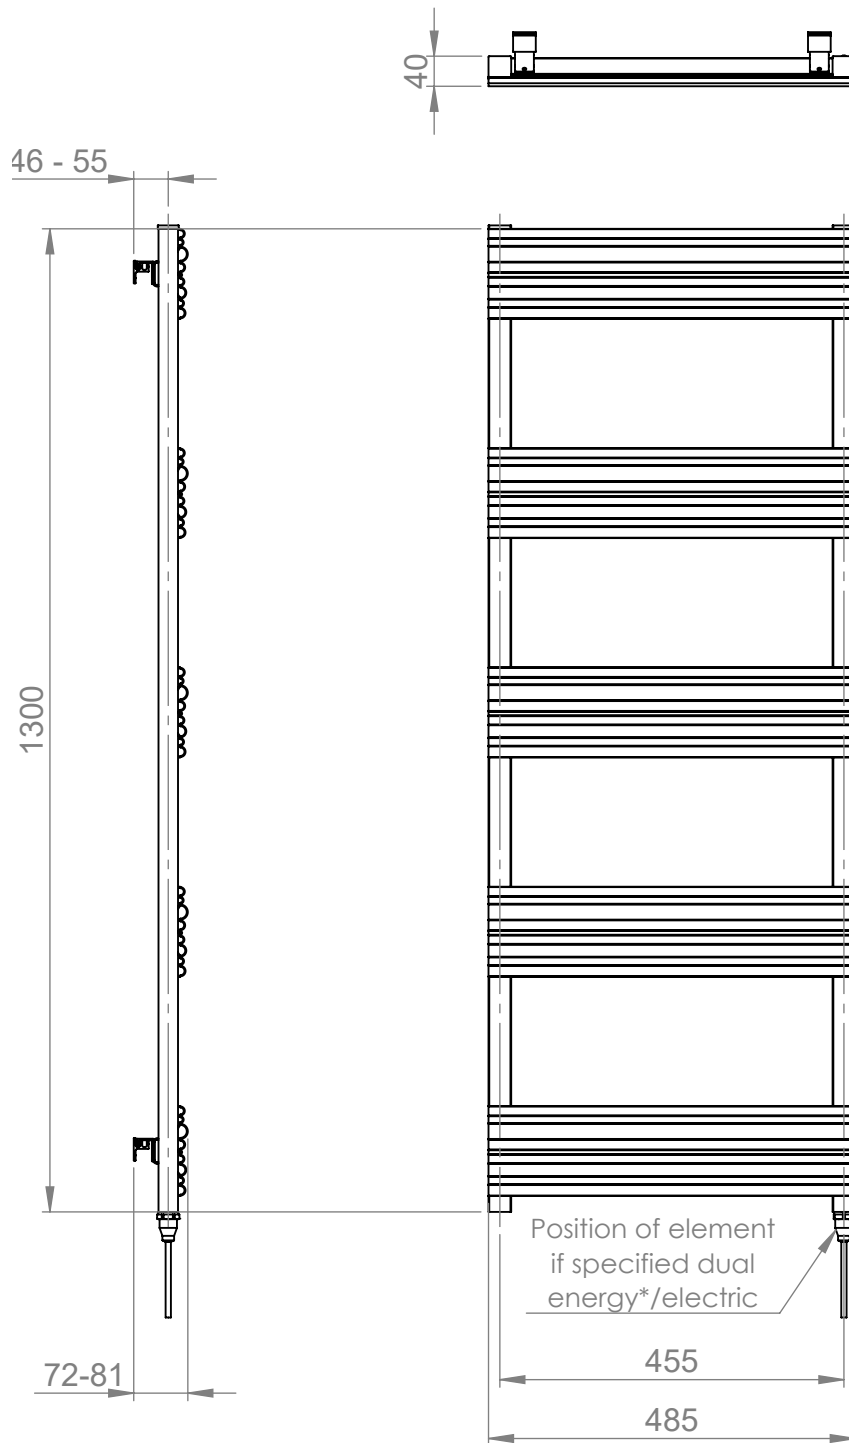

Azerley 1300 x 500mm Towel Rail (Heating Only) AZ1300500MW

Specification

Finish	Matt White
Dimensions	1300(h) x 500(w) x 72-81(d) mm
Weight	6.66kg
BTU Output/Hr	1921
Watts @ Δ T50°C	563
Bars	5
Pipe Centres	470mm
Electric Element Wattage	–
Face to Face Connections	–
Radiator Columns	–
Material	Aluminium

All heat outputs are shown at 50°C Δ t in compliance with BSEN442. Watts and Btu's apply to Heating and Dual Fuel only.

Key Features + Benefits

30

Years
Guarantee

AL

Aluminium

Certifications + Approvals

Technical Data Sheet | Designer Towel Rails

Azerley 1300 x 500mm Towel Rail (Heating Only) AZ1300500MW

*Dual energy models require a conversion-tee, consult relevant drawing for details.