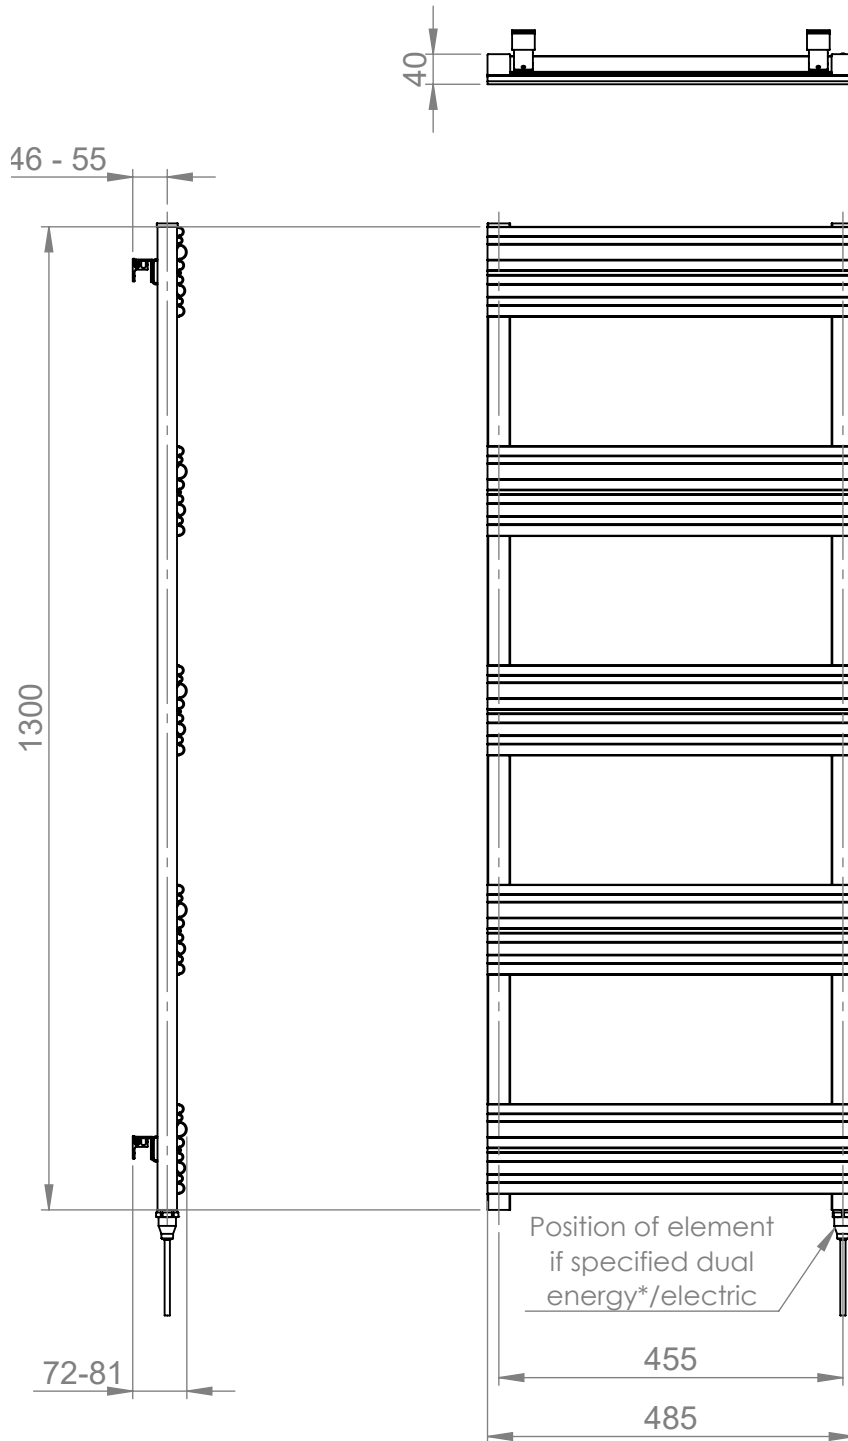

Azerley 1300 x 500mm Towel Rail (Heating Only) AZ1300500MB

Specification

Finish	Matt Black
Dimensions	1300(h) x 500(w) x 72-81(d) mm
Weight	6.66kg
BTU Output/Hr	1921
Watts @ Δ T50°C	563
Bars	5
Pipe Centres	455mm
Electric Element Wattage	–
Face to Face Connections	–
Radiator Columns	–
Material	Aluminium

Technical Data Sheet | Designer Towel Rails

Azerley 1300 x 500mm Towel Rail (Heating Only) AZ1300500MB

*Dual energy models require a conversion-tee, consult relevant drawing for details.