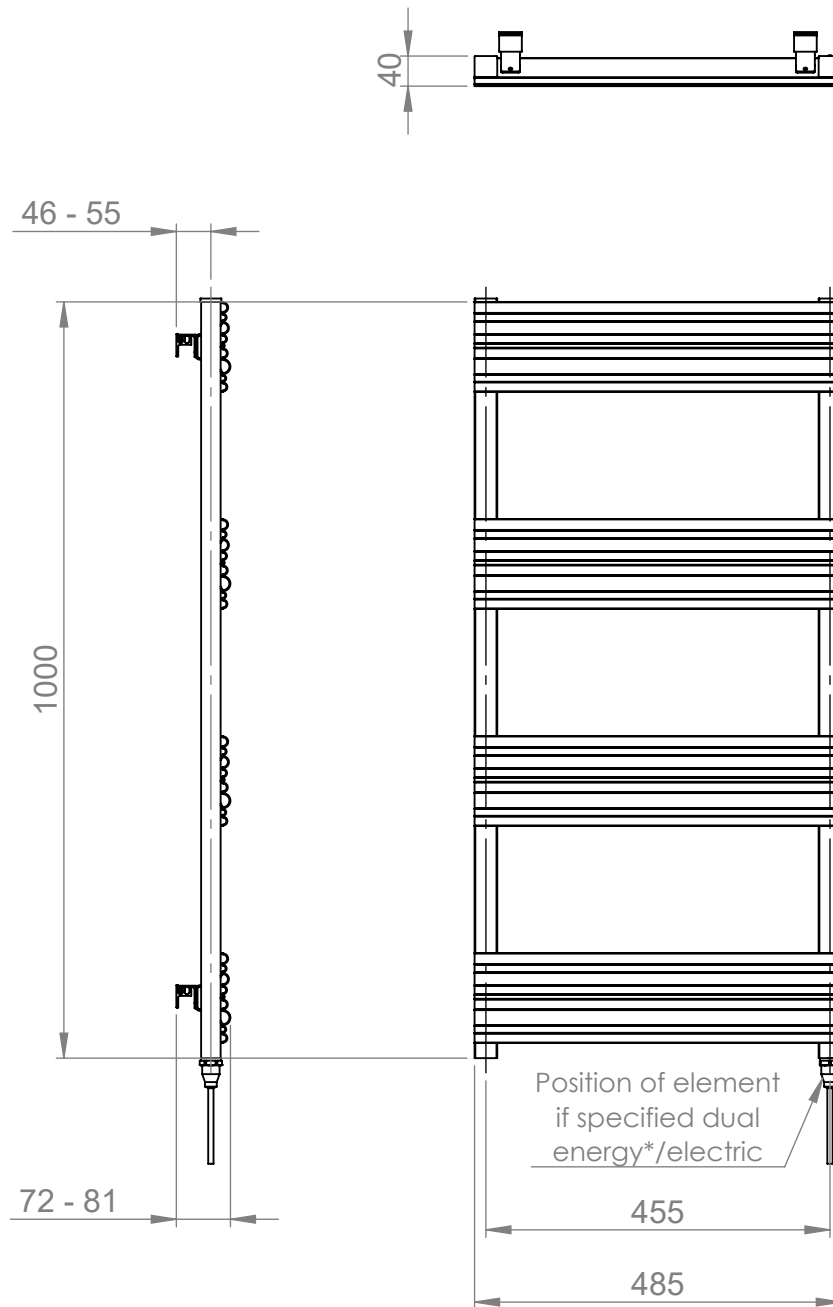

Technical Data Sheet | Designer Towel Rails

Azerley 1000 x 500mm Towel Rail (Heating Only) AZ1000500MW

*Dual energy models require a conversion-tee, consult relevant drawing for details.