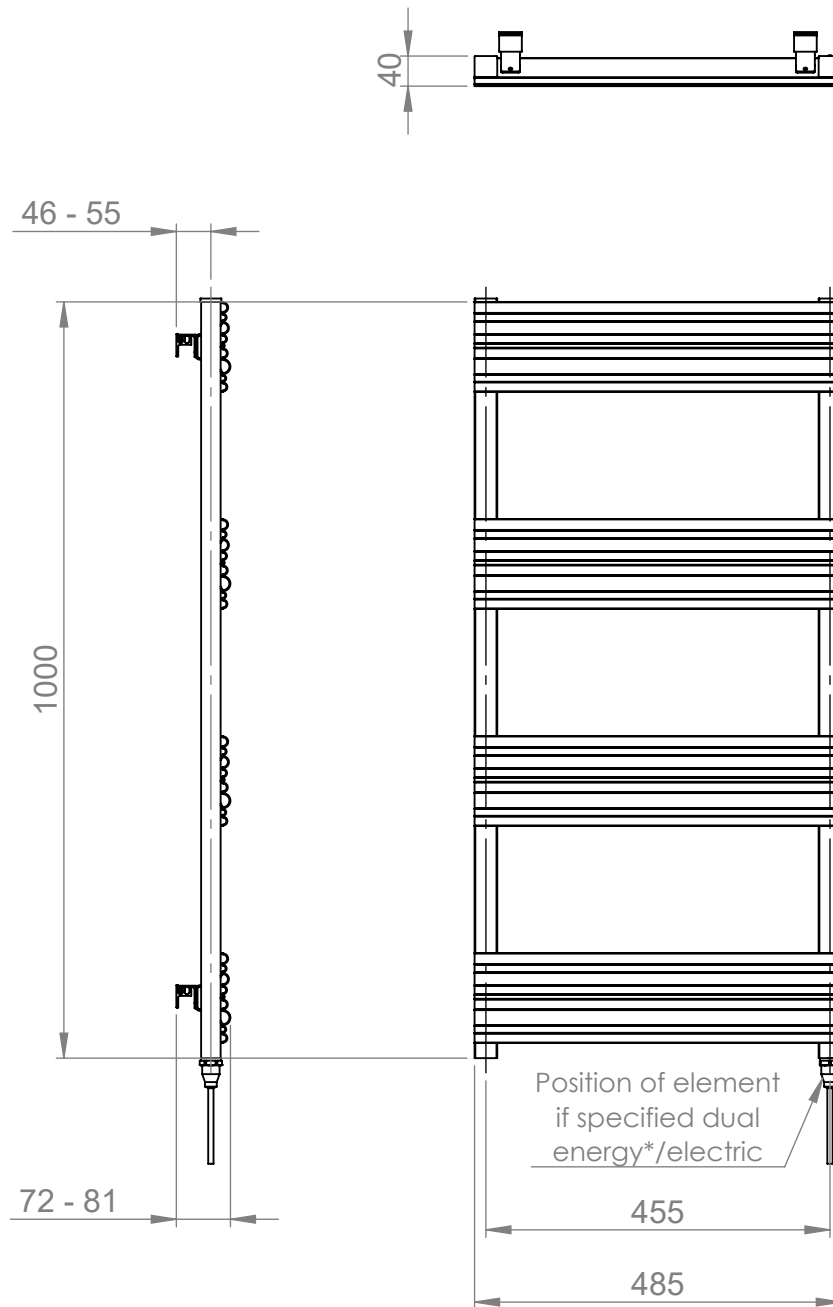

Technical Data Sheet | Designer Towel Rails

Azerley 1000 x 500mm Towel Rail (Heating Only) AZ1000500MB

*Dual energy models require a conversion-tee, consult relevant drawing for details.