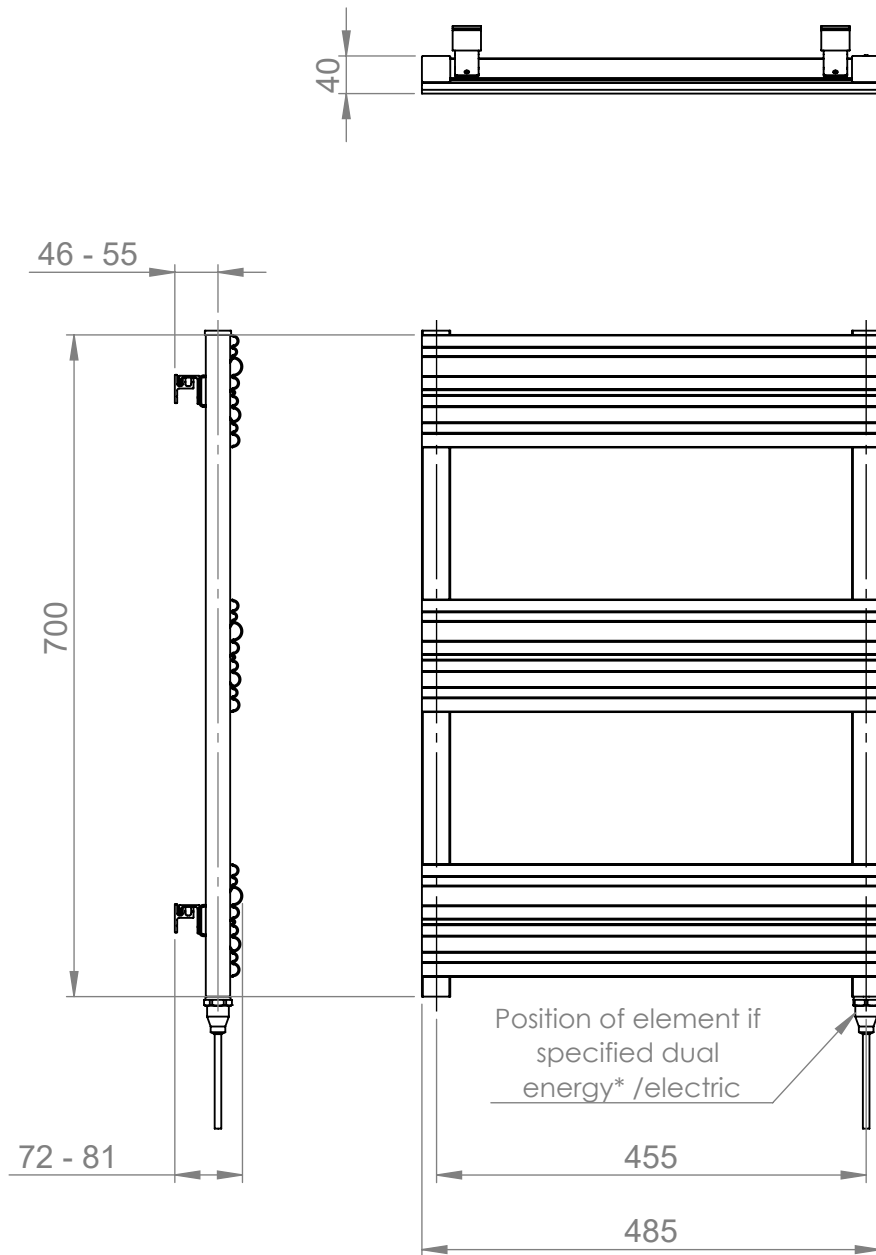

Azerley 700 x 500mm Towel Rail (Heating Only) AZ0700500AT

Specification

Finish	Anthracite
Dimensions	700(h) x 500(w) x 72-81(d) mm
Weight	3.79kg
BTU Output/Hr	1123
Watts @ Δ T50°C	329
Bars	3
Pipe Centres	455mm
Electric Element Wattage	–
Face to Face Connections	–
Radiator Columns	–
Material	Aluminium

Technical Data Sheet | Designer Towel Rails

Azerley 700 x 500mm Towel Rail (Heating Only) AZ0700500AT

*Dual energy models require a conversion-tee, consult relevant drawing for details.