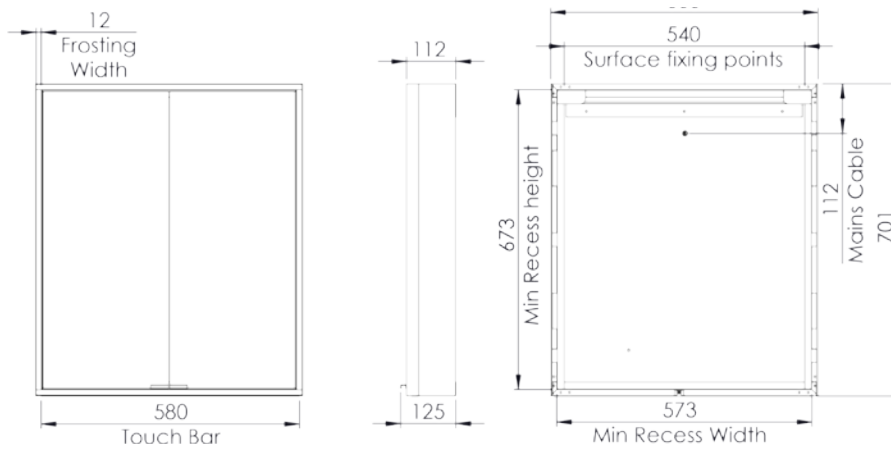

Double Door (INSTA060GM)