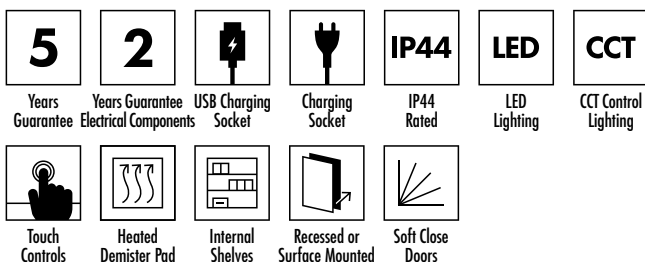

Andros Cabinet (Gunmetal Trim – Mirror Sides) INSTA050GM, INSTA060GM, INSTA080GM

Key Features + Benefits

Specification

	INSTA050GM (Single Door)	INSTA060GM (Double Door)	INSTA080GM (Double Door)
Finish	Gunmetal Trim – Mirror Sides	Gunmetal Trim – Mirror Sides	Gunmetal Trim – Mirror Sides
Dimensions	700(h) x 500(w) x 113(d) mm	700(h) x 600(w) x 113(d) mm	700(h) x 800(w) x 113(d) mm
Weight	13.12kg	16.75kg	21.41kg
Lighting Type	LED	LED	LED
Colour Changing Technology (CCT)	Yes	Yes	Yes
Switch Location	Bottom	Bottom	Bottom
Surface/Recess Fitting	Surface/Recess	Surface/Recess	Surface/Recess
Carcass/Frame Construction Material	MFC	MFC	MFC
Carcass/Frame Finish	Aluminium	Aluminium	Aluminium
Number of Internal Shelves	Four	Four	Four
Shelves (Fixed/Adjustable)	Adjustable	Adjustable	Adjustable
Door Hinge Handing	Left hand	–	–
Glass Thickness	6mm	6mm	6mm