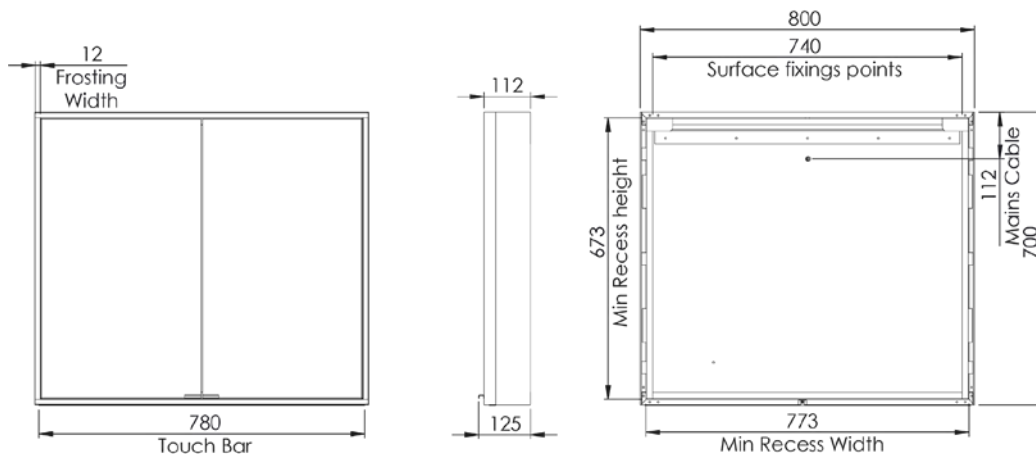

Double Door (INSTA080GM)

Roper Rhodes

Brassmill Lane Trading Estate, Bath, BA1 3JF. Technical Support – Tel: 01225 303 900 Email: sales@roperrhodes.co.uk

All information on the data sheet is correct at the time of publication. All measurements are approximate and subject to standard tolerances.