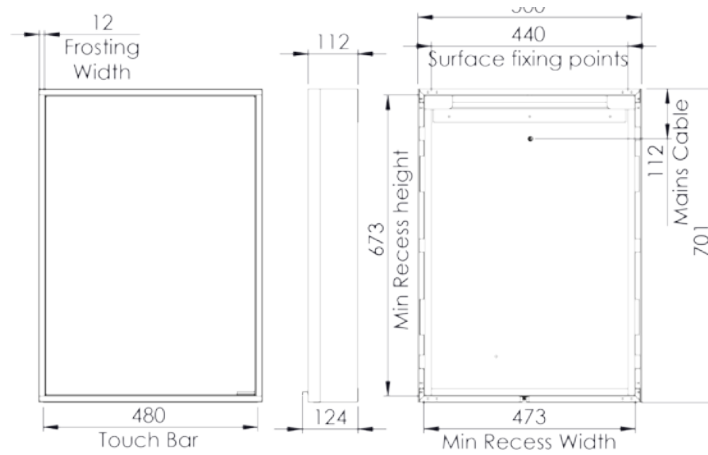

Technical Data Sheet | Cabinets + Mirrors

www.instinctproducts.co.uk

Andros Cabinet (Gunmetal Trim – Mirror Sides) INSTA050GM, INSTA060GM, INSTA080GM

Single Door (INSTA050GM)