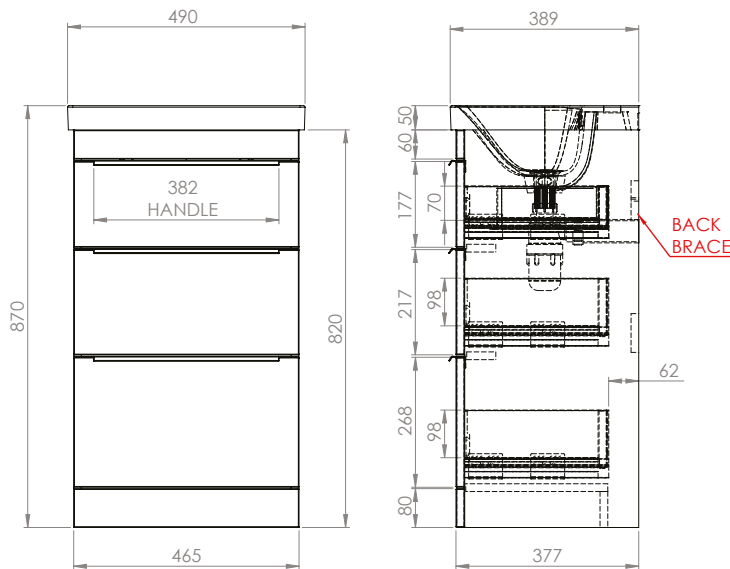

### Andros 500mm Floor Standing Three Drawer Basin Unit

INST041172, INST041173, INST041174, INST041176, INST04117119

#### Specification

Finish	Gloss White (INST041172) Matt Stone Grey (INST041173) Gloss Light Grey (INST041174) Matt Dark Blue (INST041176) Matt Nordic Green (INST04117119)
Dimensions	870(h) x 490(w) x 389(d) mm
Weight	21 kg
Carcass Thickness	16mm
Carcass Material	MDF
Carcass Finish	Painted
Internal Cabinet Colour	Dark grey except for the side panels which match the exterior finish
Plumbing Void	55mm
Cabinet Fixing Type	Fix to wall via back brace
Door / Drawer Finish	Painted
Door / Frontal Material	MDF
Number of Doors	None
Number of Drawers	Three
Number of Internal Shelves	None
Door Handing	-
Hinge / Runner Type	Soft close
Handle / Knob	Three chrome plated handles (supplied)
Handle Centres	-
Pre-Drilled / Marked for handles	Pre-fitted