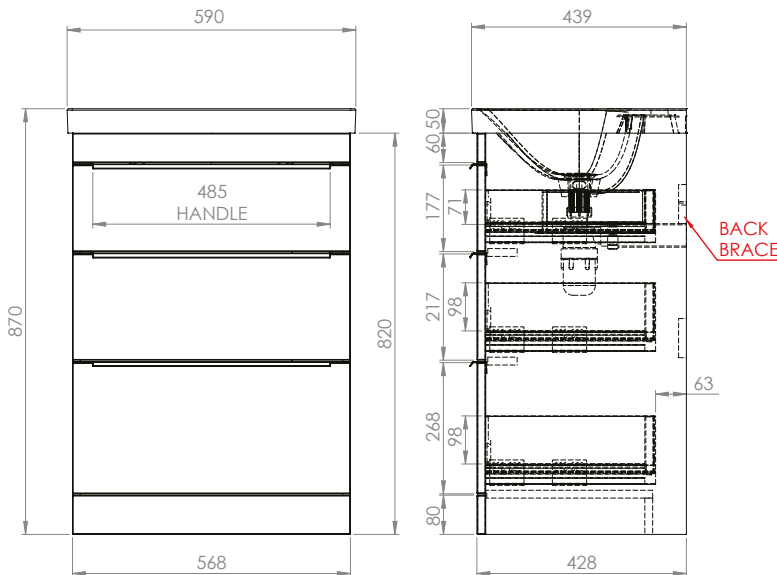

### Andros 600mm Floor Standing Three Drawer Basin Unit

INST04117115, INST04117116, INST04117117, INST041171, INST04117121

#### Specification

Finish	Gloss White (INST04117115) Matt Stone Grey (INST04117116) Gloss Light Grey (INST04117117) Matt Dark Blue (INST041171) Matt Nordic Green (INST04117121)
Dimensions	870(h) x 590(w) x 439(d) mm
Weight	37kg
Carcass Thickness	16mm
Carcass Material	MDF
Carcass Finish	Painted
Internal Cabinet Colour	The interior drawer finish is dark grey except for the side panels which match the exterior finish
Plumbing Void	63mm
Cabinet Fixing Type	Fix to wall via back brace
Door / Drawer Finish	Painted
Door / Frontal Material	MDF
Number of Doors	None
Number of Drawers	Three
Number of Internal Shelves	None
Door Handling	-
Hinge / Runner Type	Soft close
Handle / Knob	Three chrome plated handles (supplied)
Handle Centres	-
Pre-Drilled / Marked for handles	Pre-fitted