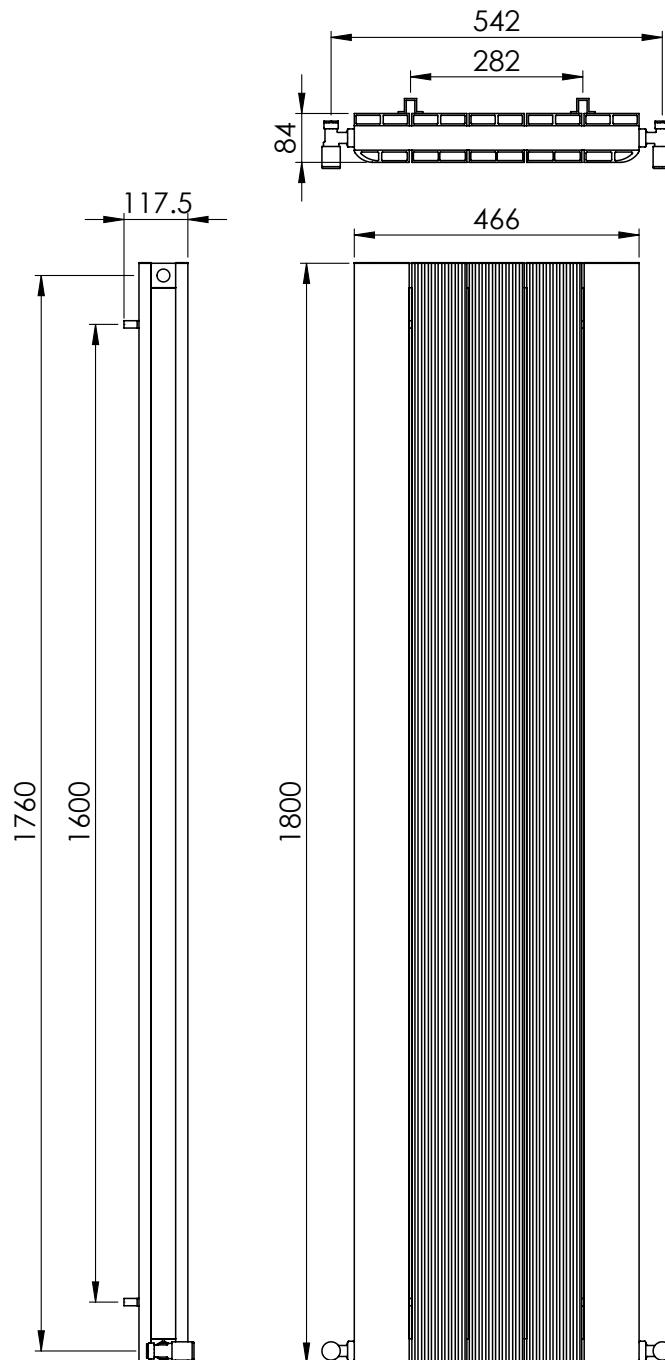

Alumina 1800 x 466mm Double Panel Vertical Radiator (Heating Only) ALVDP-180466WH

Specification

Finish	White
Dimensions	1800(h) x 466(w) x 117.5(d) mm
Weight	15.5kg
BTU Output/Hr	8011
Watts @ Δ T50°C	2348
Bars	5
Pipe Centres	–
Electric Element Wattage	–
End to End Connections	466mm
Radiator Columns	–
Material	Aluminium

All heat outputs are shown at 50°C Δ t in compliance with BSEN442. Watts and Btu's apply to Heating and Dual Fuel only.

Key Features + Benefits

10
Years
Guarantee

AL
Aluminium

Certifications + Approvals

Alumina 1800 x 466mm Double Panel Vertical Radiator (Heating Only) ALVDP-180466WH

All information on the data sheet is correct at the time of publication. All measurements are approximate and subject to standard tolerances.