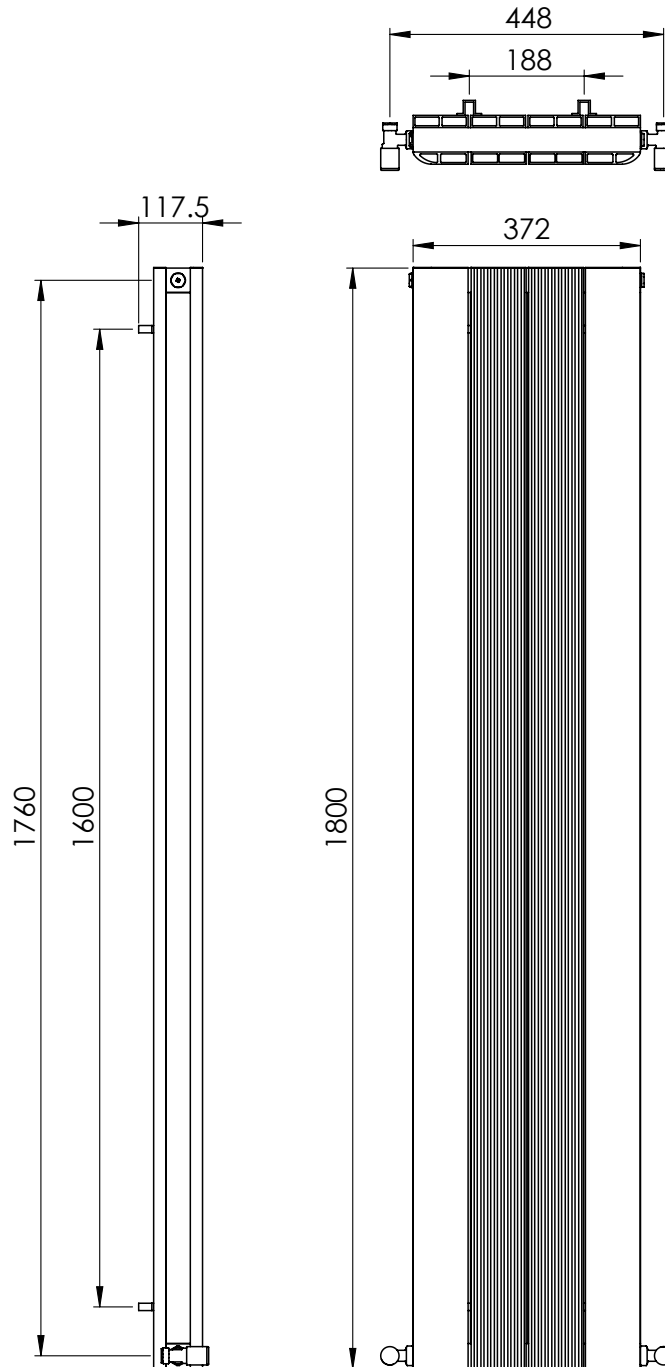

Alumina 1800 x 372mm Double Panel Vertical Radiator (Heating Only) ALVDP-180372WH

Specification

Finish	White
Dimensions	1800(h) x 372(w) x 117.5(d) mm
Weight	12.4kg
BTU Output/Hr	6537
Watts @ $\Delta T50^{\circ}\text{C}$	1916
Bars	4
Pipe Centres	-
Electric Element Wattage	-
End to End Connections	372mm
Radiator Columns	-
Material	Aluminium

All heat outputs are shown at 50°C Δt in compliance with BSEN442. Watts and Btu's apply to Heating and Dual Fuel only.

Key Features + Benefits

Years Guarantee

Aluminium

Certifications + Approvals

Vogue (UK) Ltd

Alumina 1800 x 372mm Double Panel Vertical Radiator (Heating Only) ALVDP-180372WH

*Dual energy models require a conversion-tee, consult relevant drawing for details.