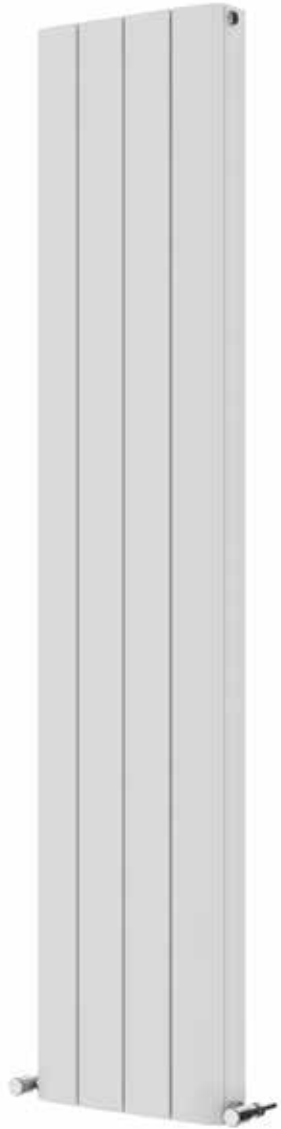

Alumina 1800 x 372mm Double Panel Vertical Radiator (Heating Only) ALVDP-180372WH

Specification

Finish	White
Dimensions	1800(h) x 372(w) x 117.5(d) mm
Weight	12.4kg
BTU Output/Hr	6537
Watts @ $\Delta T50^{\circ}\text{C}$	1916
Bars	4
Pipe Centres	-
Electric Element Wattage	-
End to End Connections	372mm
Radiator Columns	-
Material	Aluminium

All heat outputs are shown at 50°C Δt in compliance with BSEN442. Watts and Btu's apply to Heating and Dual Fuel only.

Key Features + Benefits

Years Guarantee

Aluminium

Certifications + Approvals

Vogue (UK) Ltd

Alumina 1800 x 372mm Double Panel Vertical Radiator (Heating Only) ALVDP-180372WH

*Dual energy models require a conversion-tee, consult relevant drawing for details.