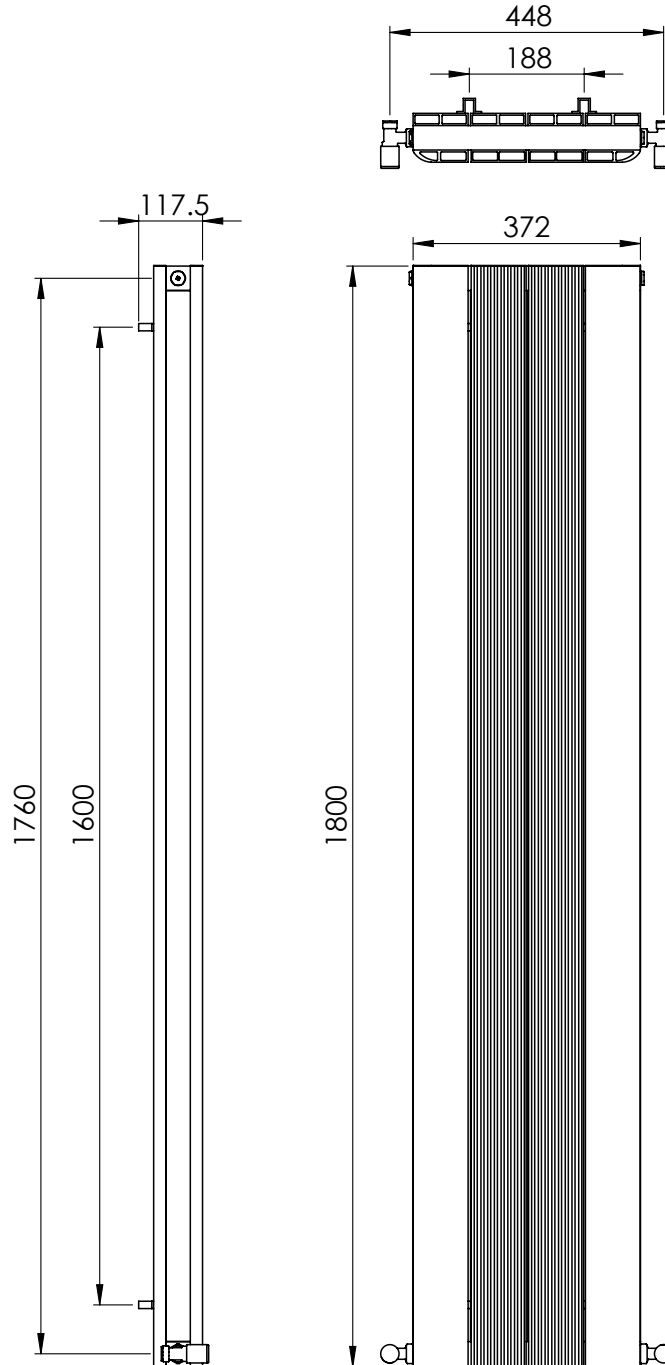

Alumina 1800 x 372mm Double Panel Vertical Radiator (Heating Only) ALVDP-180372AT

Specification

Finish	Anthracite
Dimensions	1800(h) x 372(w) x 117.5(d) mm
Weight	14.9kg
BTU Output/Hr	6537
Watts @ Δ T50°C	1916
Bars	4
Pipe Centres	-
Electric Element Wattage	-
End to End Connections	372mm
Radiator Columns	-
Material	Aluminium

All heat outputs are shown at 50°C Δ t in compliance with BSEN442. Watts and Btu's apply to Heating and Dual Fuel only.

Key Features + Benefits

10

Years
Guarantee

AL

Aluminium

Certifications + Approvals

Alumina 1800 x 372mm Double Panel Vertical Radiator (Heating Only) ALVDP-180372AT

All information on the data sheet is correct at the time of publication. All measurements are approximate and subject to standard tolerances.