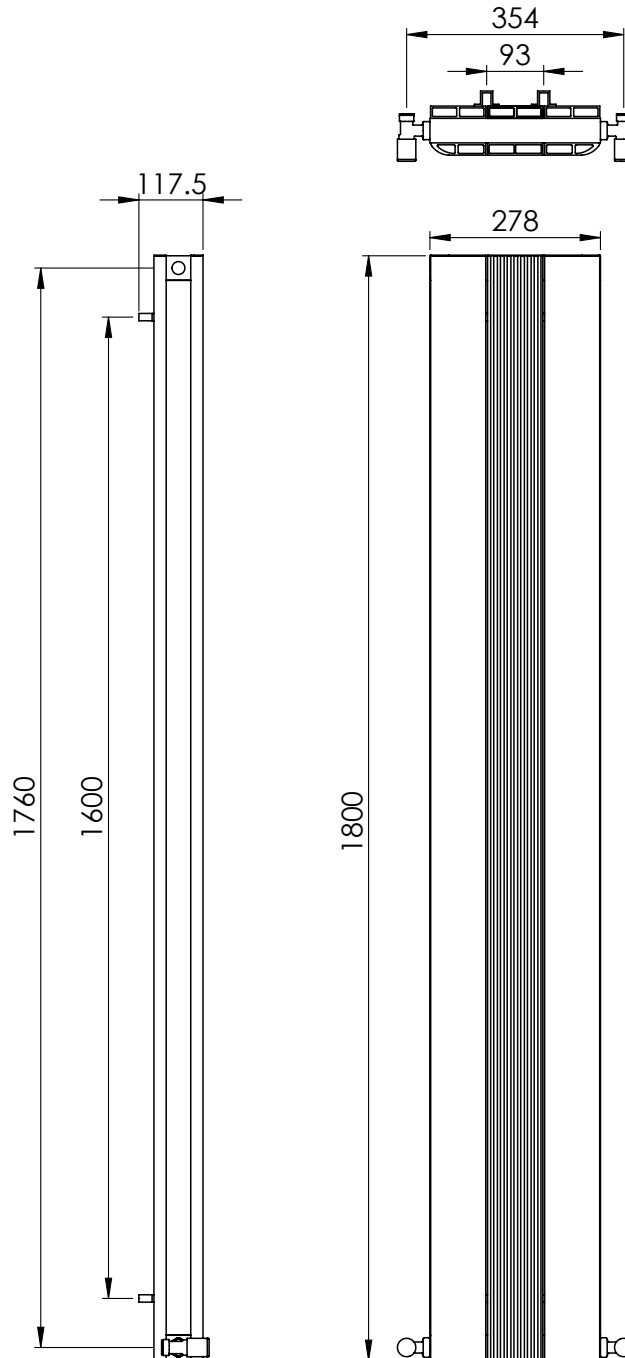

Alumina 1800 x 278mm Double Panel Vertical Radiator (Heating Only) ALVDP-180278WH

Specification

Finish	White
Dimensions	1800(h) x 278(w) x 117.5(d) mm
Weight	9.25kg
BTU Output/Hr	4917
Watts @ $\Delta T50^{\circ}\text{C}$	1441
Bars	3
Pipe Centres	-
Electric Element Wattage	-
End to End Connections	278mm
Radiator Columns	-
Material	Aluminium

All heat outputs are shown at 50°C Δt in compliance with BSEN442. Watts and Btu's apply to Heating and Dual Fuel only.

Key Features + Benefits

Certifications + Approvals

Alumina 1800 x 278mm Double Panel Vertical Radiator (Heating Only) ALVDP-180278WH

*Dual energy models require a conversion-tee, consult relevant drawing for details.