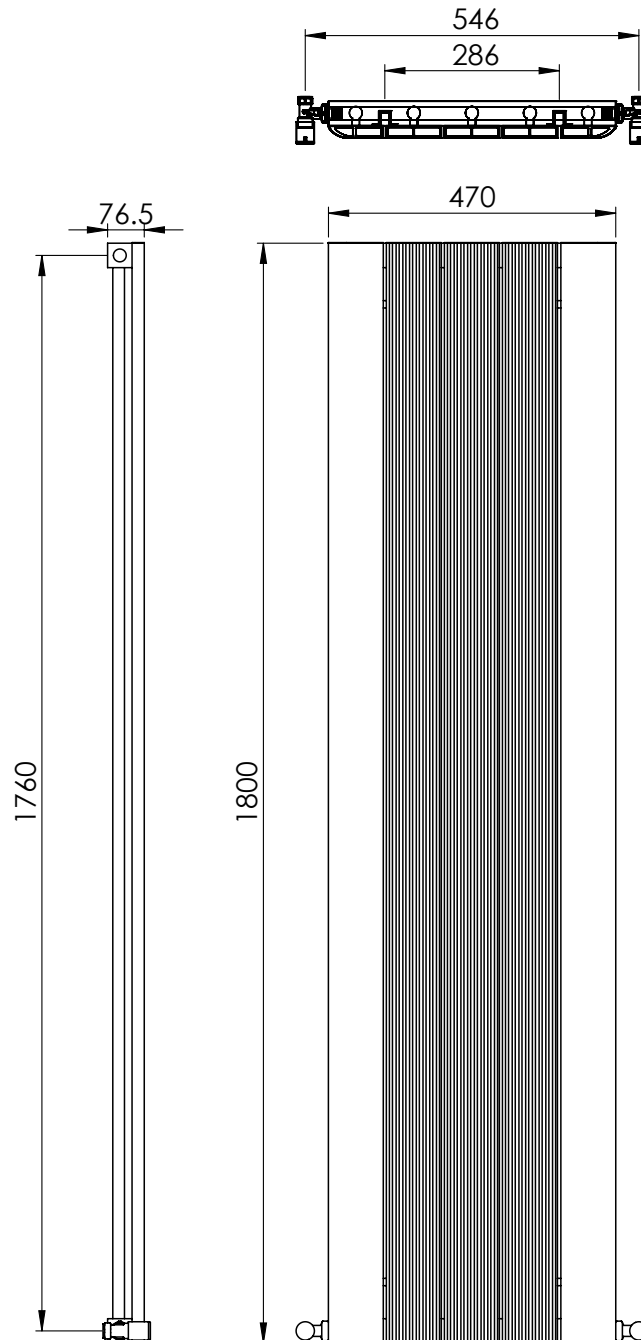

Alumina 1800 x 470mm Single Panel Vertical Radiator (Heating Only) ALV-180470WH

*Dual energy models require a conversion-tee, consult relevant drawing for details.

Vogue (UK) Ltd
Strawberry Lane, Willenhall, West Midlands, WV13 3RS. Technical Support – Tel: +44(0) 1902 387000 Email: sales@vogueuk.co.uk

All information on the data sheet is correct at the time of publication. All measurements are approximate and subject to standard tolerances.