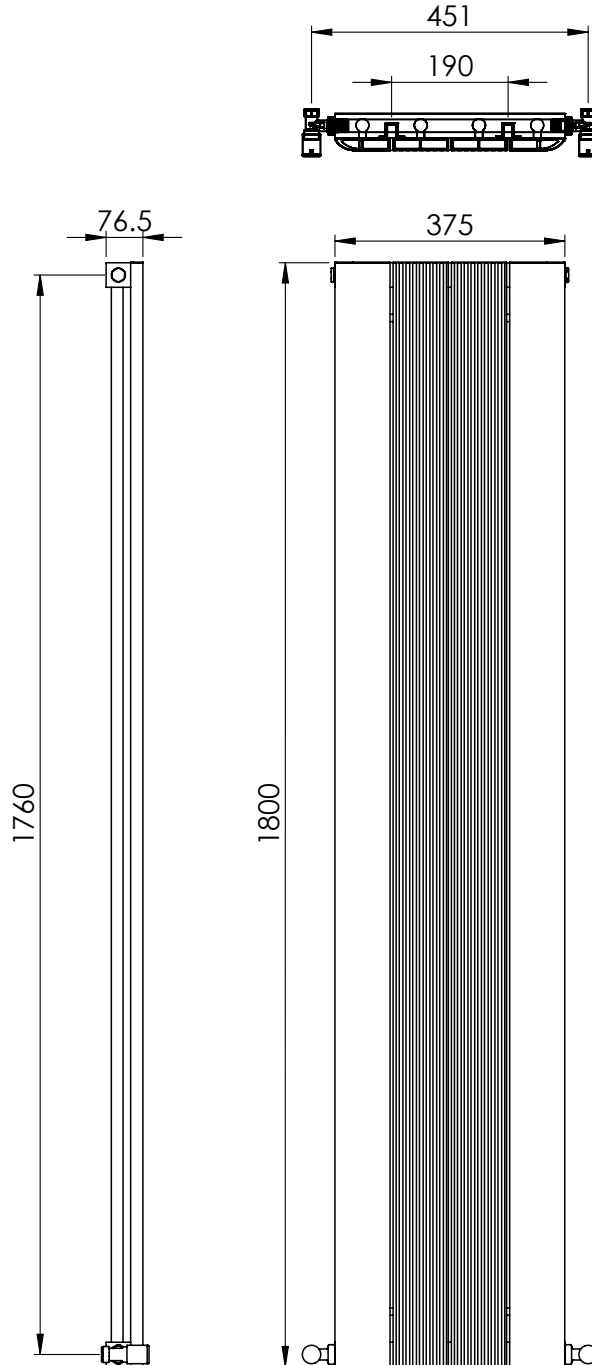

### Alumina 1800 x 375mm Single Panel Vertical Radiator (Heating Only) ALV-180375WH

#### Specification

Finish	White
Dimensions	1800(h) x 375(w) x 76.5(d) mm
Weight	7.47kg
BTU Output/Hr	3835
Watts @ $\Delta T50^{\circ}\text{C}$	1124
Bars	4
Pipe Centres	-
Electric Element Wattage	-
End to End Connections	375mm
Radiator Columns	-
Material	Aluminium

### Alumina 1800 x 375mm Single Panel Vertical Radiator (Heating Only) ALV-180375WH

\*Dual energy models require a conversion-tee, consult relevant drawing for details.